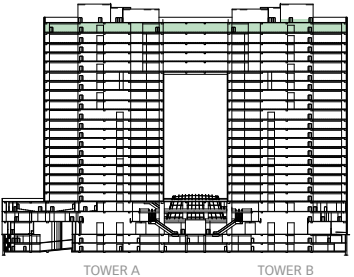

High Zone  
Connected Floor  
23/F

宏利金融中心  
Manulife  
Financial  
Centre

Elevation facing Wai Yip Street