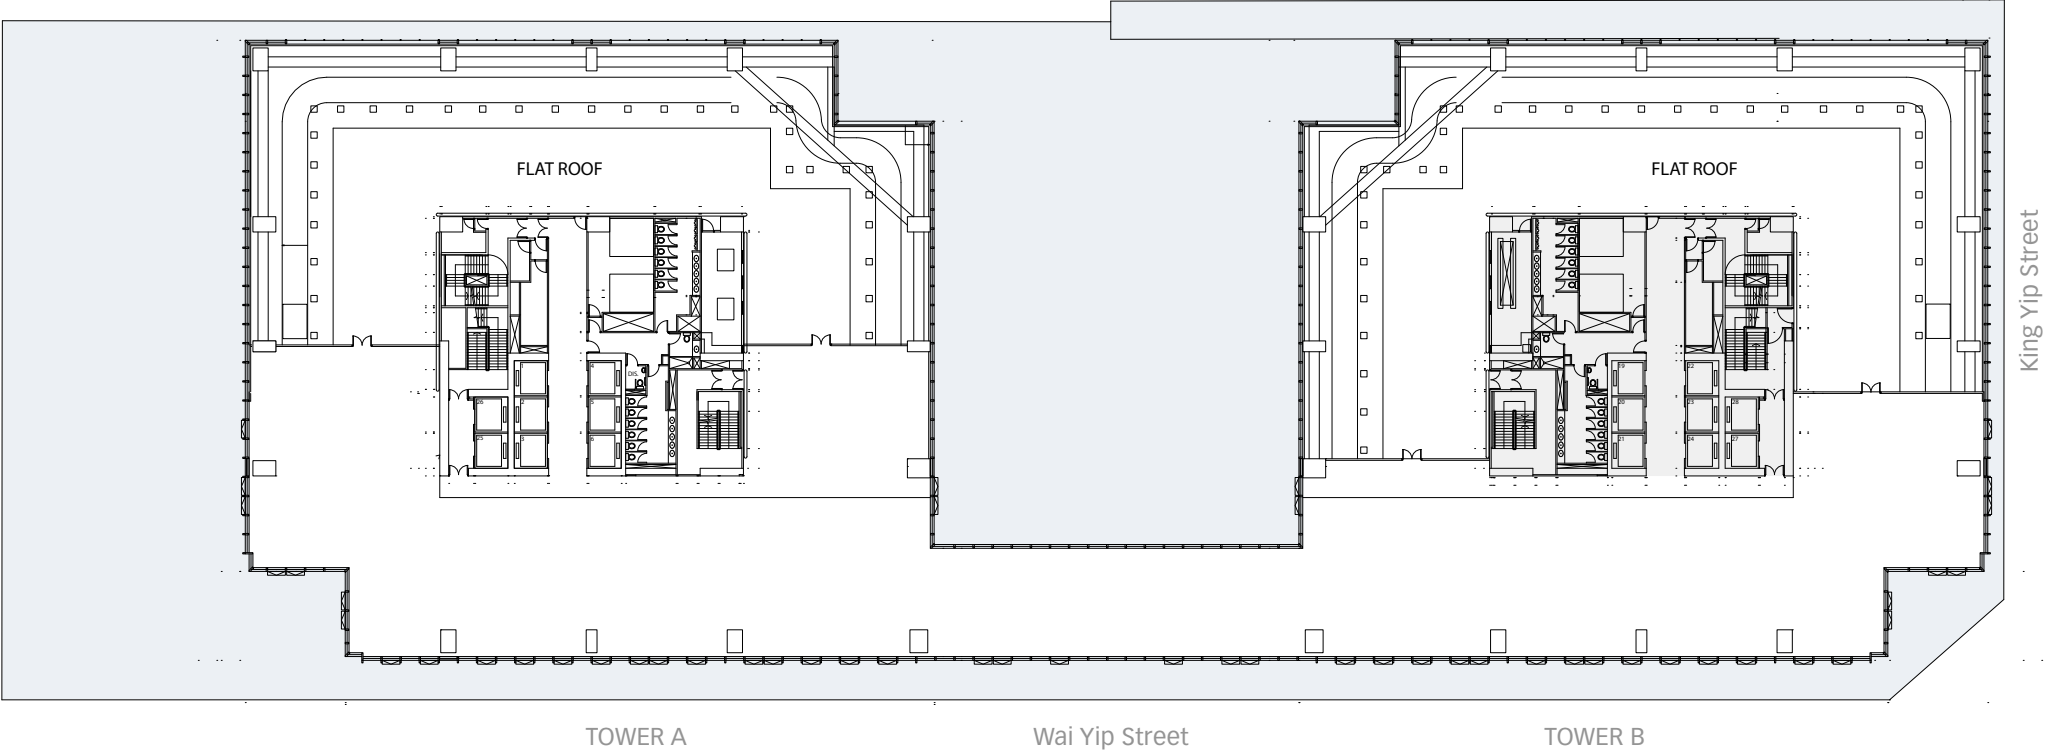

High Zone  
Connected Floor  
23/F

宏利金融中心  
Manulife  
Financial  
Centre

Elevation facing Wai Yip Street